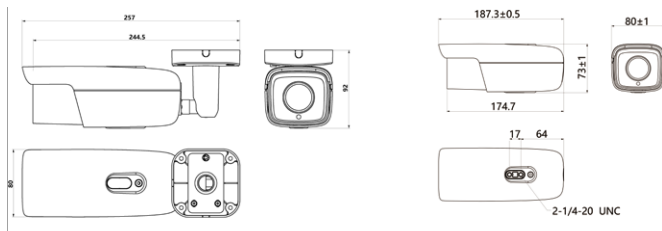

#### A Variety of Installation Modes

- Supports 90°, 180°, 270° image rotation
- Motorized varifocal lens

### Dimensions

Units:mm